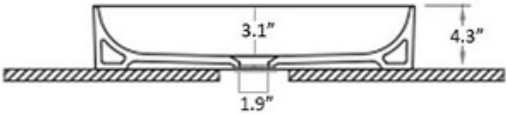

**Collection |**  
Vision

**Model |**  
Vision 6050

Dimensions Metric

*1 inch = 2.54 cm*

*1 inch = 25.4 mm*

1051 Lea Drive - Collegeville, PA 19426  
Tel. 215 513 9400 - Fax 610 831 0215

[www.ws bathcollections.com](http://www.ws bathcollections.com) - [info@ws bathcollections.com](mailto:info@ws bathcollections.com)

\* WS Bath Collections reserves the right to revise dimensions or information on this sheet without notice

<p><b>Collection  </b> Vision</p>	<p><b>Model  </b> Vision 6050</p>	<p>Dimensions Metric <i>1 inch = 2.54 cm</i> <i>1 inch = 25.4 mm</i></p>	<p> 1051 Lea Drive - Collegeville, PA 19426 Tel. 215 513 9400 - Fax 610 831 0215 <a href="http://www.ws bathcollections.com">www.ws bathcollections.com</a> - <a href="mailto:info@ws bathcollections.com">info@ws bathcollections.com</a></p>
---------------------------------------	---------------------------------------	--	---