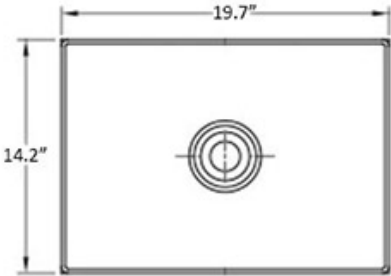

**Collection |**  
Vision

**Model |**  
Vision 6050

Dimensions Metric

*1 inch = 2.54 cm*

*1 inch = 25.4 mm*

1051 Lea Drive - Collegeville, PA 19426  
Tel. 215 513 9400 - Fax 610 831 0215

[www.ws bathcollections.com](http://www.ws bathcollections.com) - [info@ws bathcollections.com](mailto:info@ws bathcollections.com)

\* WS Bath Collections reserves the right to revise dimensions or information on this sheet without notice

<p><b>Collection  </b> Vision</p>	<p><b>Model  </b> Vision 6050</p>	<p>Dimensions Metric <i>1 inch = 2.54 cm</i> <i>1 inch = 25.4 mm</i></p>	<p> 1051 Lea Drive - Collegeville, PA 19426 Tel. 215 513 9400 - Fax 610 831 0215 <a href="http://www.ws bathcollections.com">www.ws bathcollections.com</a> - <a href="mailto:info@ws bathcollections.com">info@ws bathcollections.com</a></p>
---------------------------------------	---------------------------------------	--	---